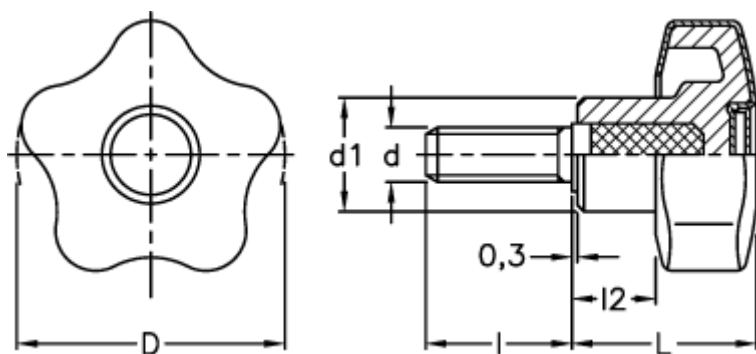

Article number: 23021699052

Description: E+G Lobe knobs

VCT.43 p-M6x30 SOFT C2 RAL2004 - orange cap

Measures

D = 43

d1 = 17.0

d 6g = M6

l = 30

L = 29.0

l2 = 11.0